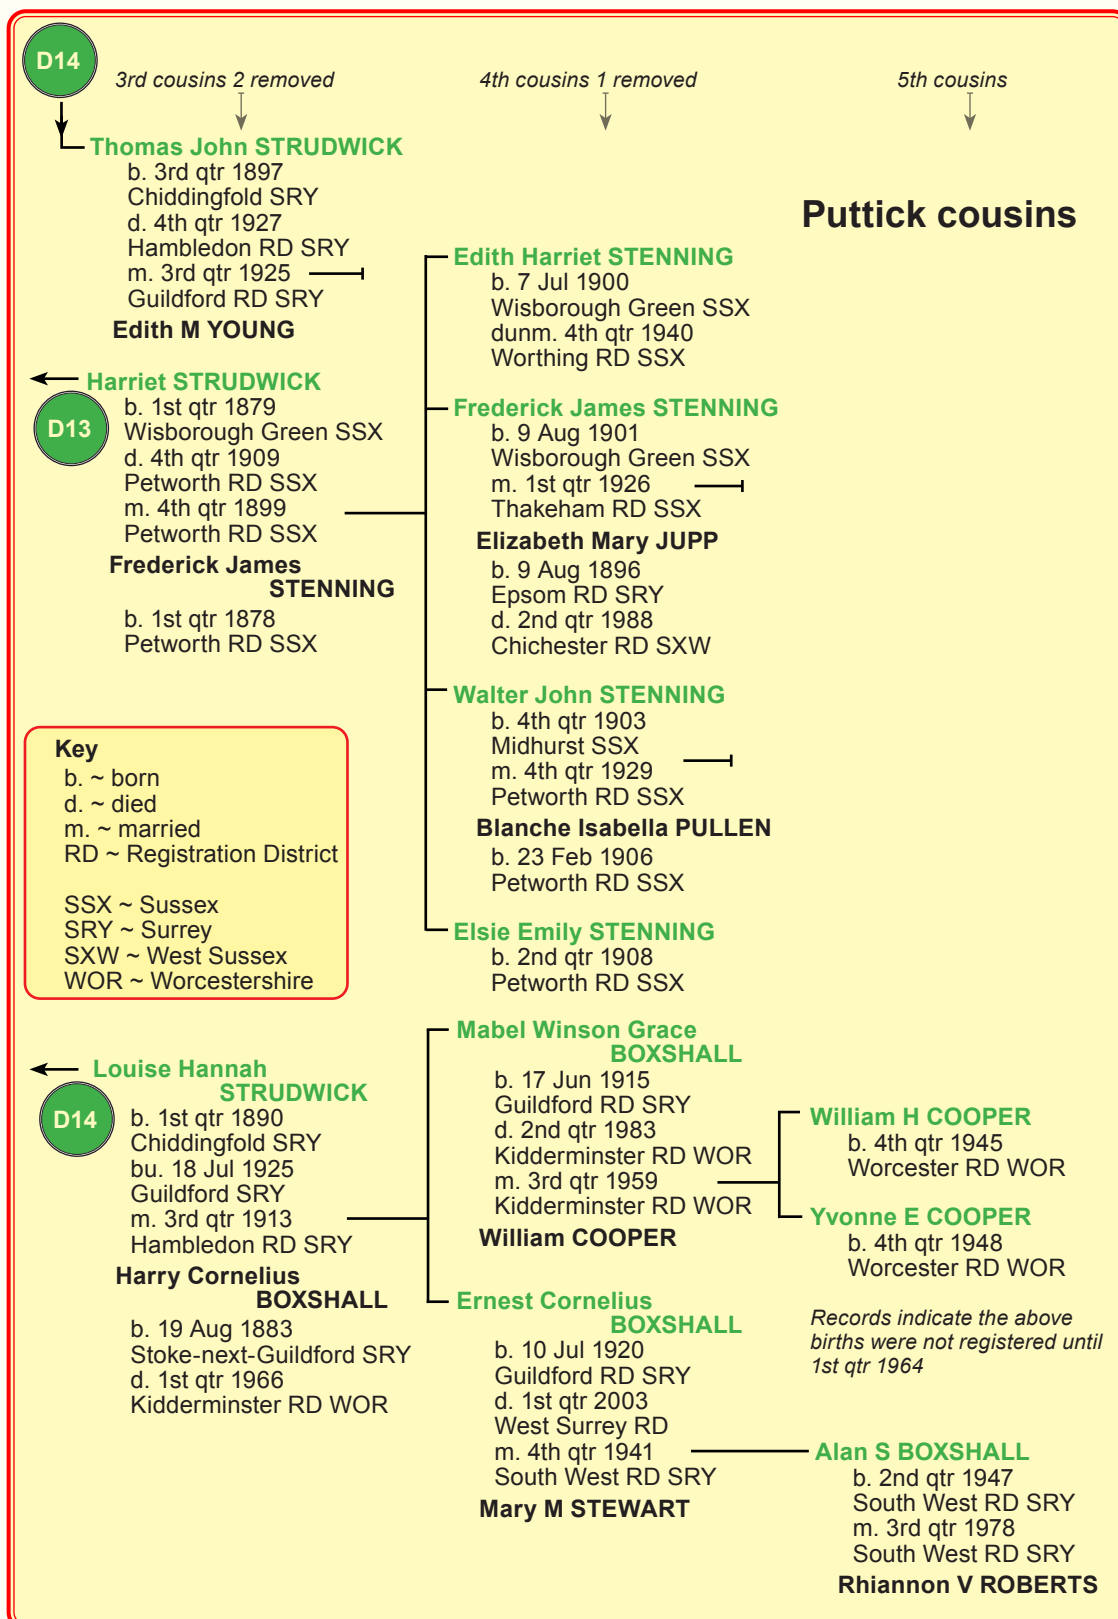

Puttick cousins