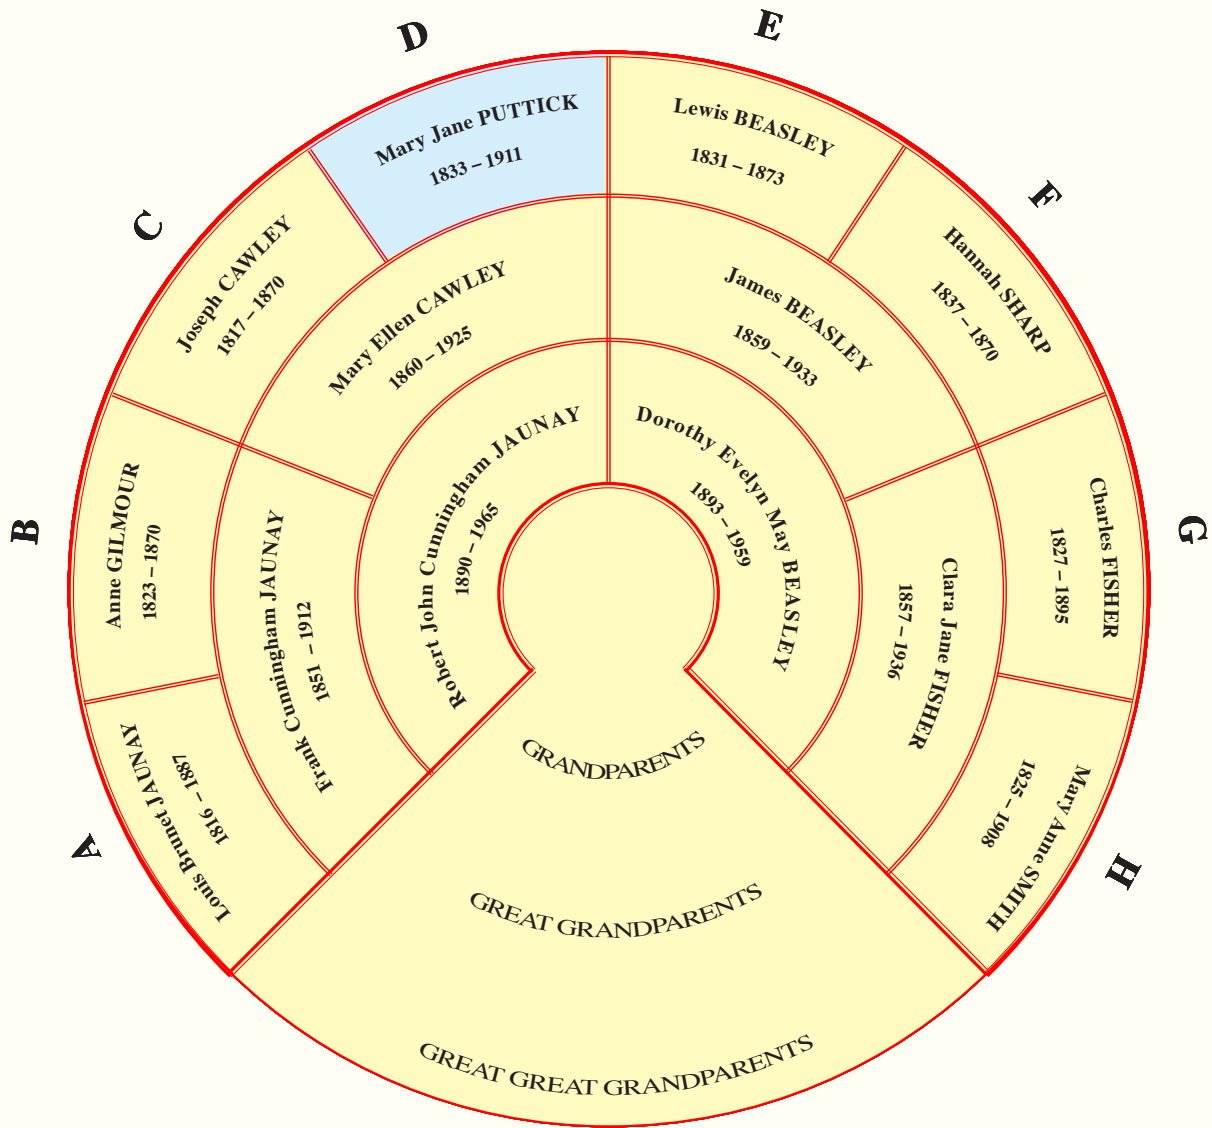

Puttick Line

Relationships recorded on these pages only relate to the grandchildren of Robert John C Jaunay.