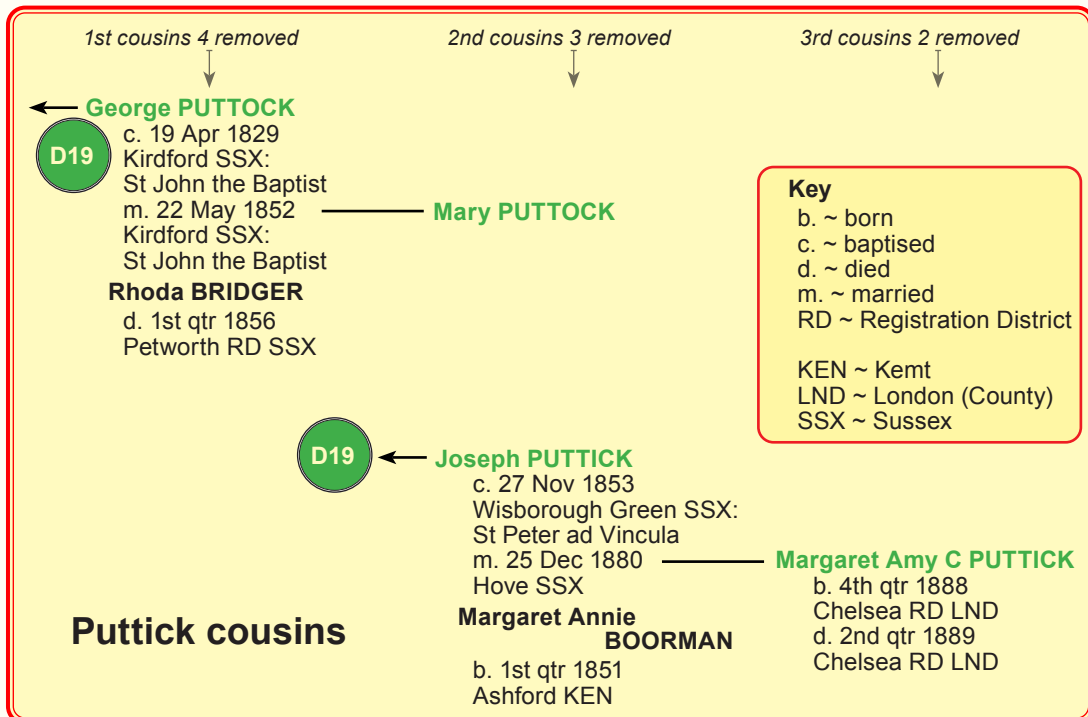

D54

James William JONES

b. 31 Jul 1846 St Pancras MDX
d. 28 Nov 1922 Lewisham RD LND
subs m. 3rd qtr 1887
Emma WHEELER

Puttick family

Revealing the 1876 Puttick grave at 2 May 2019

Puttick cousins

Puttick cousins

Puttick cousins

Puttick cousins

Puttick cousins

Puttick cousins

Puttick cousins

Puttick cousins

Puttick cousins

Puttick cousins